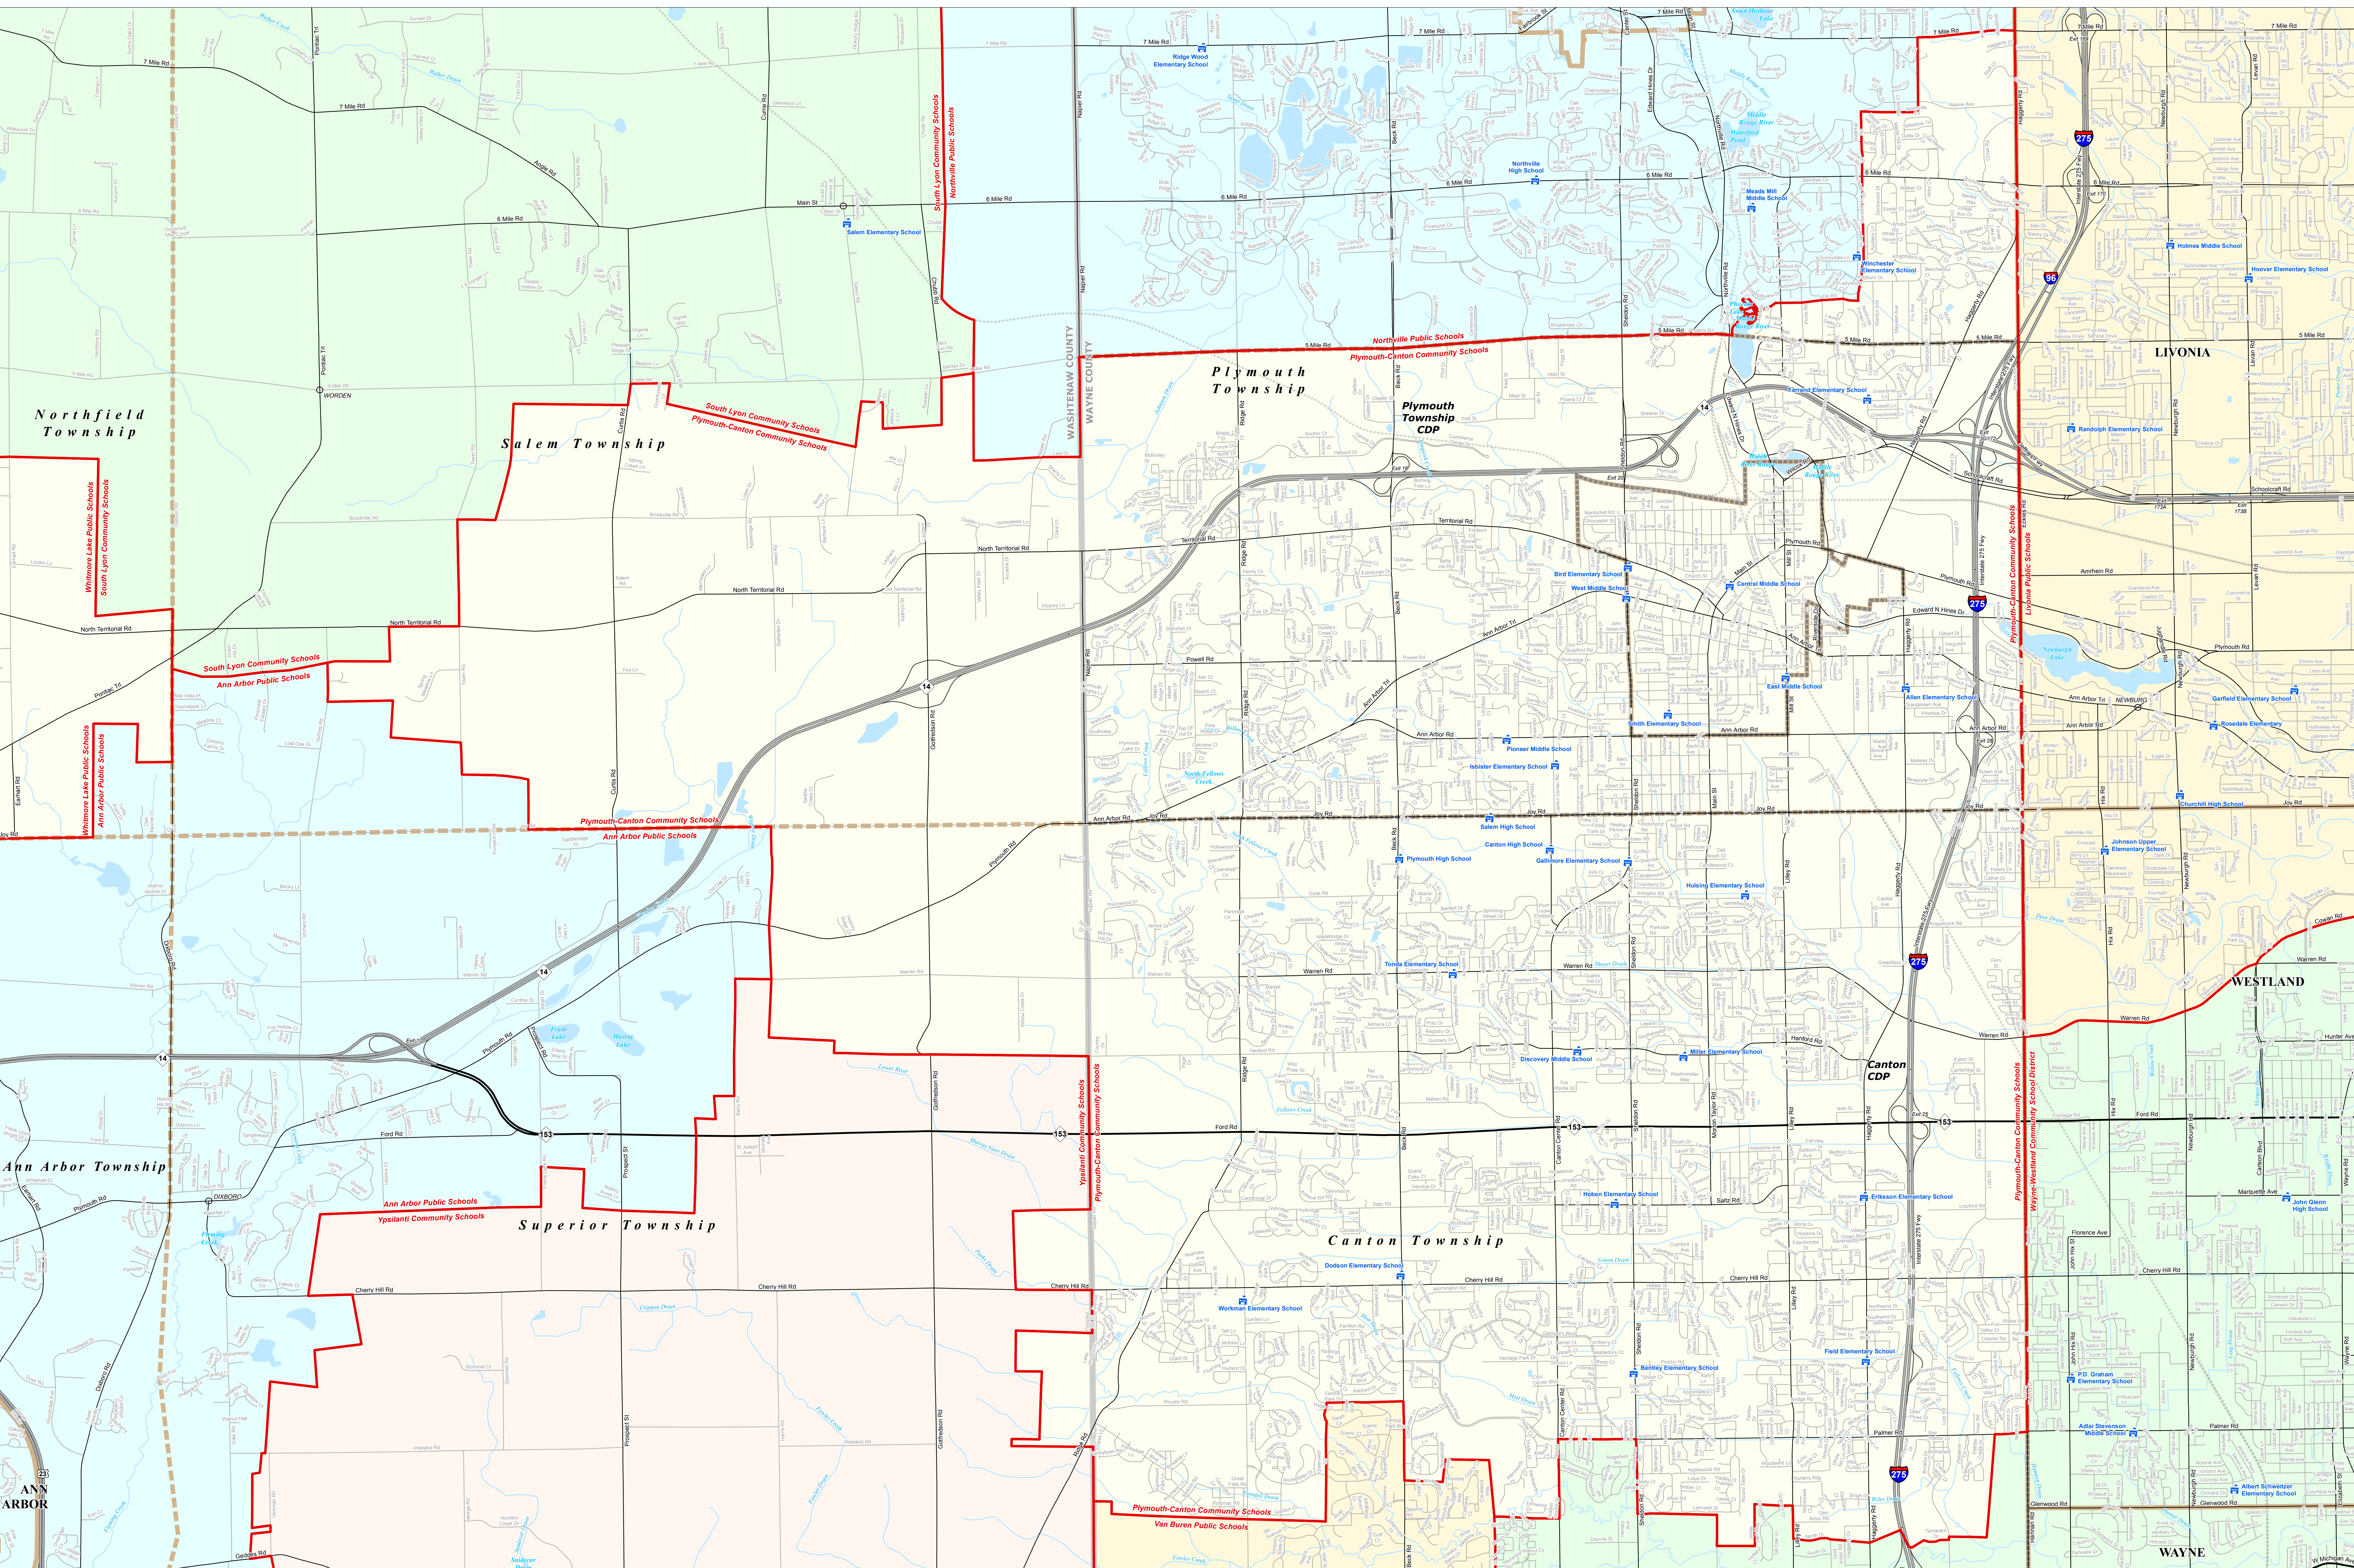

PLYMOUTH-CANTON COMMUNITY SCHOOLS

Wayne RESA

All information presented in this publication is in the public domain and may be reproduced, reprinted, and redistributed as desired.

Legend	
	School District
	County
	City
	Township
	Village
	Census Designated Place
	School
	Unincorporated Place
	Freeway
	Primary Road
	Local Road
	Water Feature
	Railroad
	River, Stream, or Drain